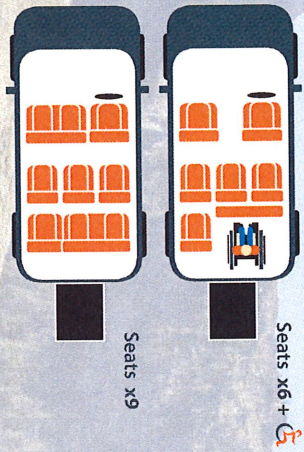

Ford Custom Fortitude

Example Seating Plan

- Key:
- Standard Seat
 - Wheelchair
 - Rear Wheelchair Ramp

Example Standard Features

- ▶ Alloy wheels
- ▶ Air conditioning
- ▶ Front and rear parking sensors
- ▶ Rear privacy glass
- ▶ Quickclear heated windscreen
- ▶ Automatic headlights
- ▶ Rain sensing wipers
- ▶ Electric front windows and mirrors
- ▶ Cruise control with adjustable speed limiter
- ▶ Audio system with SYNC, Applink, USB and Bluetooth
- ▶ ISOFIX child seat attachments
- ▶ Electric winch with easibar

Dimensions

- Ramp width: 800mm / 31½"
- Wheelchair floor space: Length 1210mm / 47½"
- Entrance width: 820mm / 32"
- Width 940mm / 37"
- Entrance height: 1300mm / 51"
- All rear seats can fold forward and are also removable to create extra space.
- Maximum headroom: 1370mm / 54"